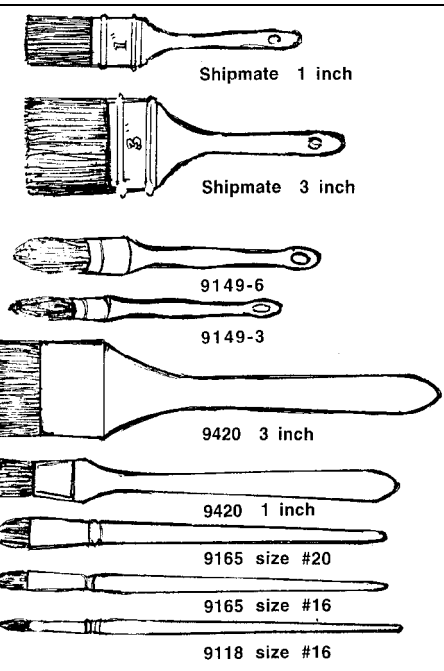

Brushes		
<u>White China bristle varnish brush</u>		
Shipmate	1 inch	4.75
Shipmate	1 ½ inch	6.25
Shipmate	2 inch	7.75
Shipmate	2 ½ inch	10.25
Shipmate	3 inch	12.75
Shipmate	4 inch	20.25
<u>Pointed, natural bristle sash brush</u>		
9149-1	¾ inch	4.75
9149-3	1 ¼ inch	5.95
9149-5	1 ⅛ inch	8.50
9149-6	1 ⅜ inch	9.75
<u>Straight slim, firm white bristle spalter</u>		
9420	1 inch	11.95
9420	2 inch	15.50
9420	3 inch	25.75
<u>Filbert synthetic sable artists brush</u>		
9165-10	Size 10	4.75
9165-12	Size 12	5.95
9165-16	Size 16	6.95
9165-20	Size 20	9.95
<u>Round synthetic sable artists brush</u>		
9118-10	Size 10	4.75
9118-12	Size 12	5.75
9118-16	Size 16	7.50
9118-20	Size 20	9.75