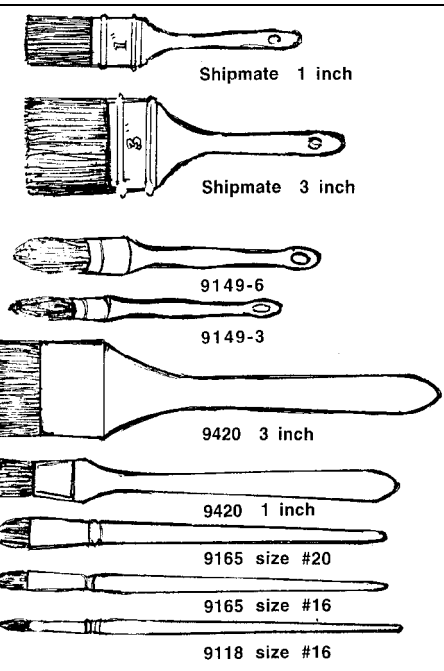

Plastic Jars & Bottles				
4 oz. Wide Mouth Jar with lid	.65	each	.30	lid only
Pint Wide Mouth Jar with lid	1.50	each	14.50	dozen
Quart Wide Mouth Jar with lid	1.60	each	15.50	dozen
Gallon Pail with Lid	4.50	each	1.75	lid only
Gallon Beehive Jug with Lid	2.50	each	.30	lid only
4 oz Squeeze Bottle with top	.70	each	.35	top only
8 oz Squeeze Bottle with top	1.00	each	.35	top only
Extra lid for pint or quart (same size)	.55	each		

Brushes		
<u>White China bristle varnish brush</u>		
Shipmate	1 inch	4.75
Shipmate	1 ½ inch	6.25
Shipmate	2 inch	7.75
Shipmate	2 ½ inch	10.25
Shipmate	3 inch	12.75
Shipmate	4 inch	20.25
<u>Pointed, natural bristle sash brush</u>		
9149-1	¾ inch	4.75
9149-3	1 ¼ inch	5.95
9149-5	1 ⅛ inch	8.50
9149-6	1 ⅜ inch	9.75
<u>Straight slim, firm white bristle spalter</u>		
9420	1 inch	11.75
9420	2 inch	14.95
9420	3 inch	24.95
<u>Filbert synthetic sable artists brush</u>		
9165-10	Size 10	4.75
9165-12	Size 12	5.75
9165-16	Size 16	6.95
9165-20	Size 20	9.95
<u>Round synthetic sable artists brush</u>		
9118-10	Size 10	4.50
9118-12	Size 12	5.75
9118-16	Size 16	7.25
9118-20	Size 20	9.75

Brushes 01-2017

Prices effective 10-15-2017 2

*Lightfastness rating according to the American Society for Testing and Materials D5098: I=Excellent II=Very Good III=Does not conform to ASTM D5098. Ratings are based on the color at full strength. Some colors will be less lightfast when used as a tint (mixed with white or other colors) or if used as a glaze (mixed with clear mediums).

**Cadmium colors may fade in the presence of moisture or acid rain. Not recommended for exterior use. See Nova Color "Mural Painting Tips" for suggested exterior color choices.

+Indicates color is top-rated for exterior use. Within the ASTM Lightfastness rating of "I=Excellent" there is a wide range.

See Nova Color "Mural Painting Tips" for more details.

For a quote including shipping cost please call, email, fax or use our online order form