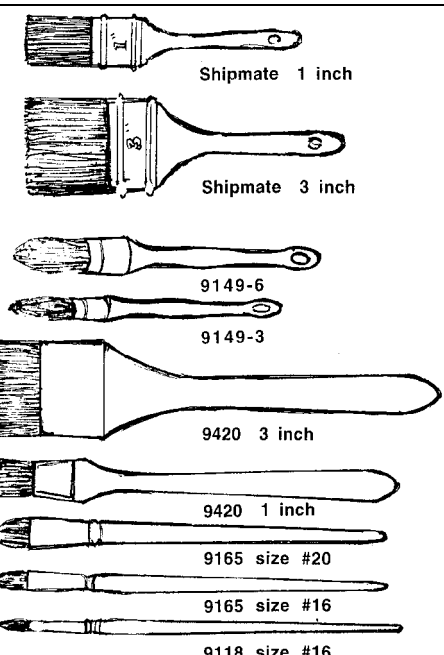

Plastic Jars & Bottles		
4 oz. Wide Mouth Jar with lid	.60 each	.25 lid only
Pint Wide Mouth Jar with lid	1.25 each	12.50 dozen
Quart Wide Mouth Jar with lid	1.50 each	15.00 dozen
Gallon Pail with Lid	4.00 each	1.50 lid only
Gallon Beehive Jug with Lid	2.25 each	.25 lid only
4 oz Squeeze Bottle with top	.65 each	.30 top only
8 oz Squeeze Bottle with top	.90 each	.30 top only
Extra lid for pint or quart (same size)	.50 each	

Brushes		
<u>White China bristle varnish brush</u>		
Shipmate	1 inch	4.75
Shipmate	1 ½ inch	6.25
Shipmate	2 inch	7.75
Shipmate	2 ½ inch	10.25
Shipmate	3 inch	12.75
Shipmate	4 inch	20.25
<u>Pointed, natural bristle sash brush</u>		
9149-1	5/8 inch	4.75
9149-3	7/8 inch	5.95
9149-5	1 1/8 inch	8.50
9149-6	1 1/4 inch	9.75
<u>Straight slim, firm white bristle spalter</u>		
9420	1 inch	10.95
9420	2 inch	14.25
9420	3 inch	23.95
<u>Filbert synthetic sable artists brush</u>		
9165-10	Size 10	4.50
9165-12	Size 12	5.50
9165-16	Size 16	6.95
9165-20	Size 20	9.25
<u>Round synthetic sable artists brush</u>		
9118-10	Size 10	4.50
9118-12	Size 12	5.50
9118-16	Size 16	6.95
9118-20	Size 20	9.25

Brushes 01-2015

Prices effective 07-01-15 (rev 07-07-15)

*Lightfastness rating according to the American Society for Testing and Materials D5098: I=Excellent II=Very Good III=Does not conform to ASTM D5098. Ratings are based on the color at full strength. Some colors will be less lightfast when used as a tint (mixed with white or other colors) or if used as a glaze (mixed with clear mediums).

**Cadmium colors may fade in the presence of moisture or acid rain. Not recommended for exterior use. See Nova Color "Mural Painting Tips" for suggested exterior color choices.

+Indicates color is top-rated for exterior use. Within the ASTM Lightfastness rating of "I=Excellent" there is a wide range.

See Nova Color "Mural Painting Tips" for more details.

For a quote including shipping cost please call, email, fax or use our online order form