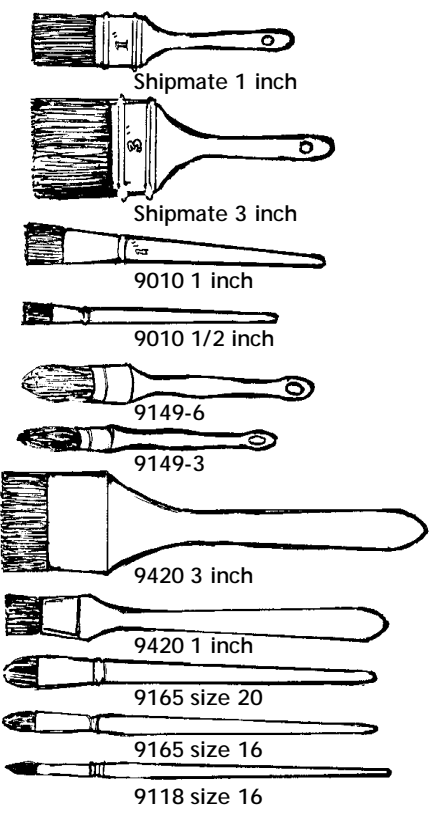

Brushes		
<u>White China bristle varnish brush</u>		
Shipmate 1 inch		4.25
Shipmate 1 ½ inch		5.50
Shipmate 2 inch		6.75
Shipmate 2 ½ inch		8.75
Shipmate 3 inch		10.95
Shipmate 4 inch		16.95
<u>Flat, synthetic sable artists brush</u>		
9010 ¼ inch		6.50
9010 ½ inch		11.50
9010 ¾ inch		17.95
9010 1 inch		24.25
<u>Pointed, natural bristle sash brush</u>		
9149-1 5/8 inch		3.95
9149-3 7/8 inch		4.95
9149-5 1 1/8 inch		7.50
9149-6 1 1/4 inch		8.95
<u>Straight slim, firm white bristle spalter</u>		
9420 1 inch		8.00
9420 2 inch		10.50
9420 3 inch		18.00
<u>Filbert synthetic sable artists brush</u>		
9165-12 Size 12		5.75
9165-16 Size 16		6.75
9165-20 Size 20		8.25
<u>Round synthetic sable artists brush</u>		
9118-12 Size 12		5.75
9118-16 Size 16		6.75
9118-20 Size 20		8.25